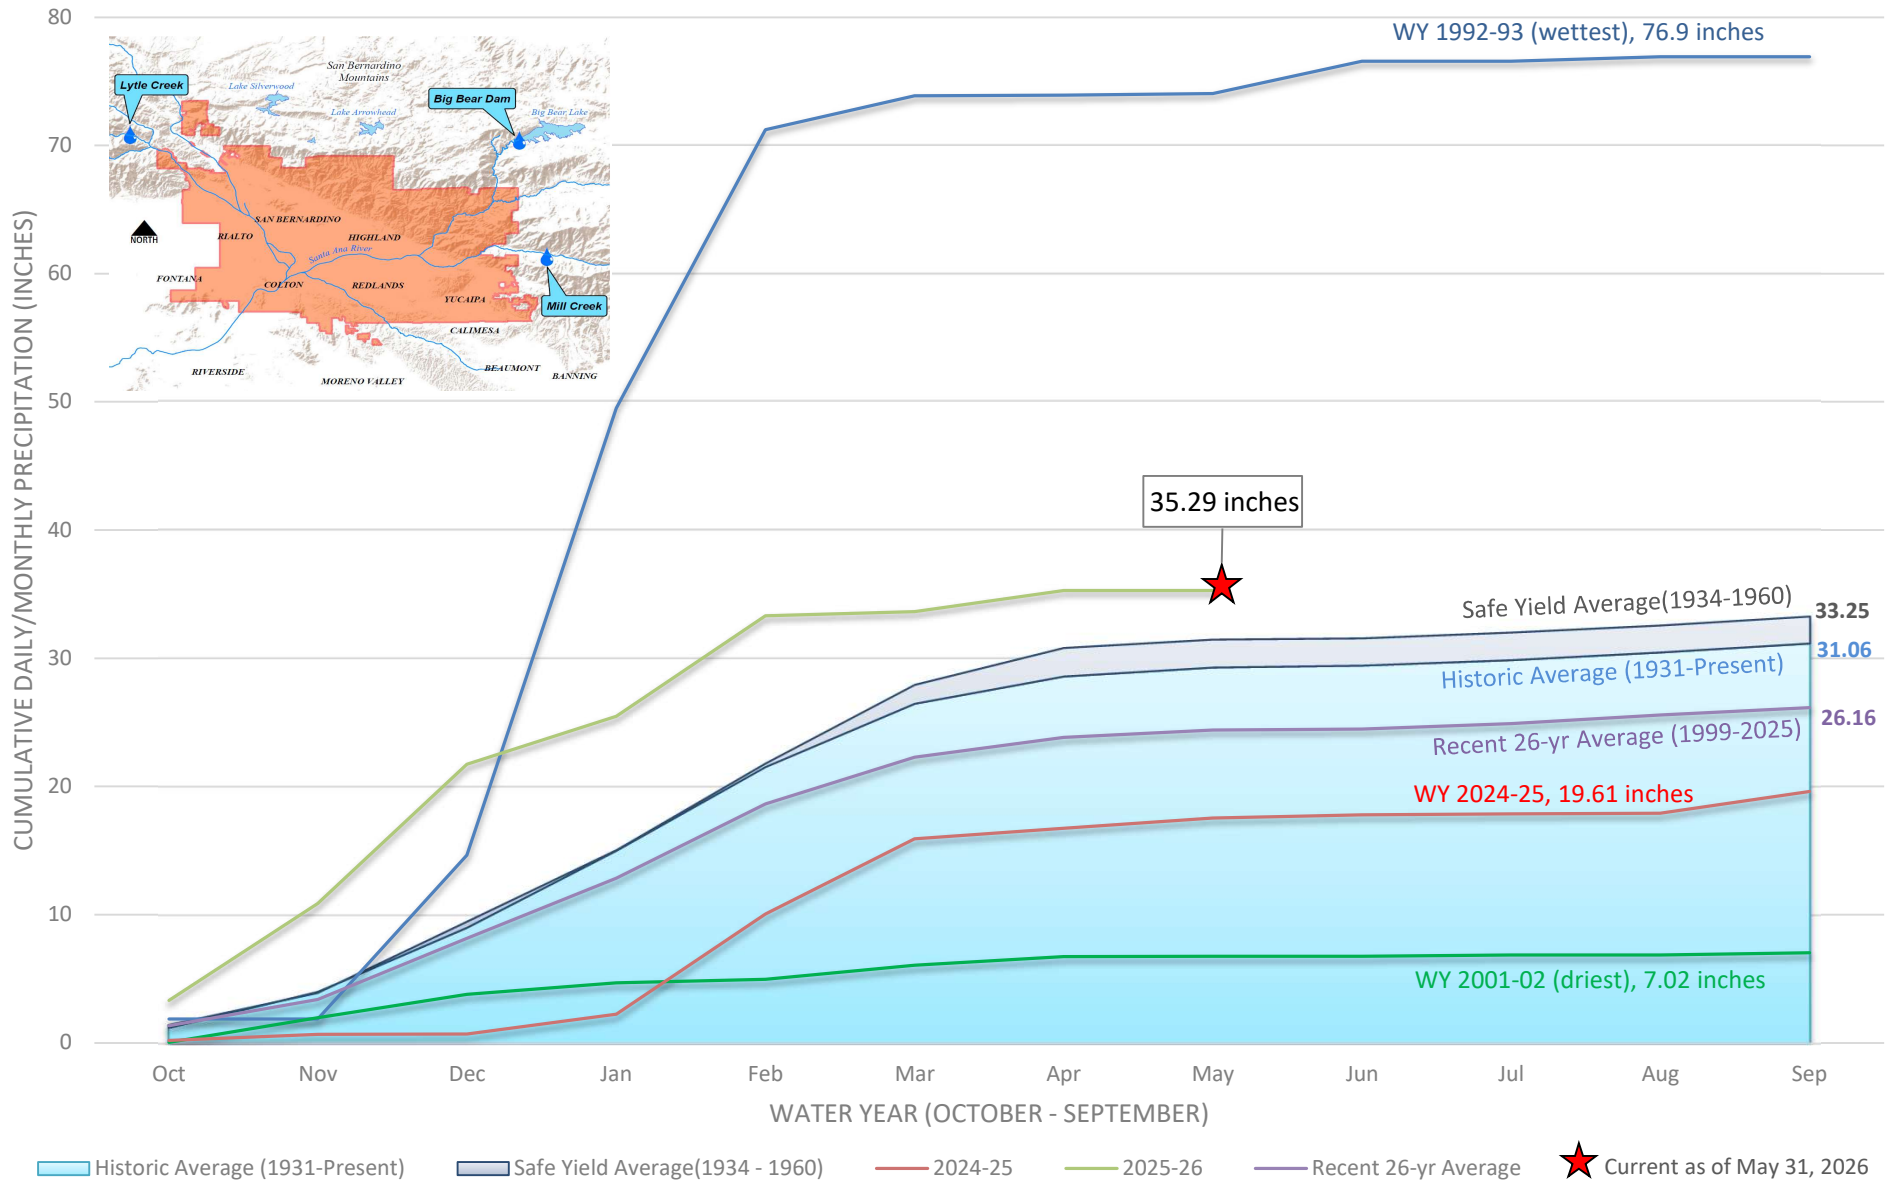

San Bernardino Basin Three Station Precipitation Index

★ Current as of May 31, 2026