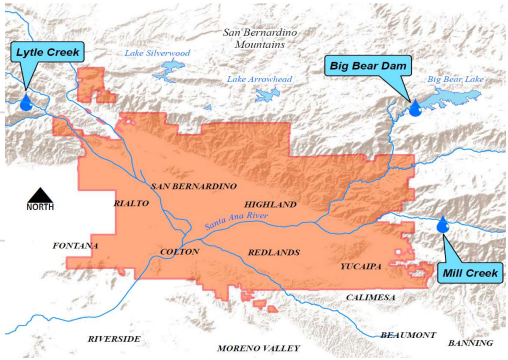

San Bernardino Basin Three Station Precipitation Index

★ Current as of May 31, 2026